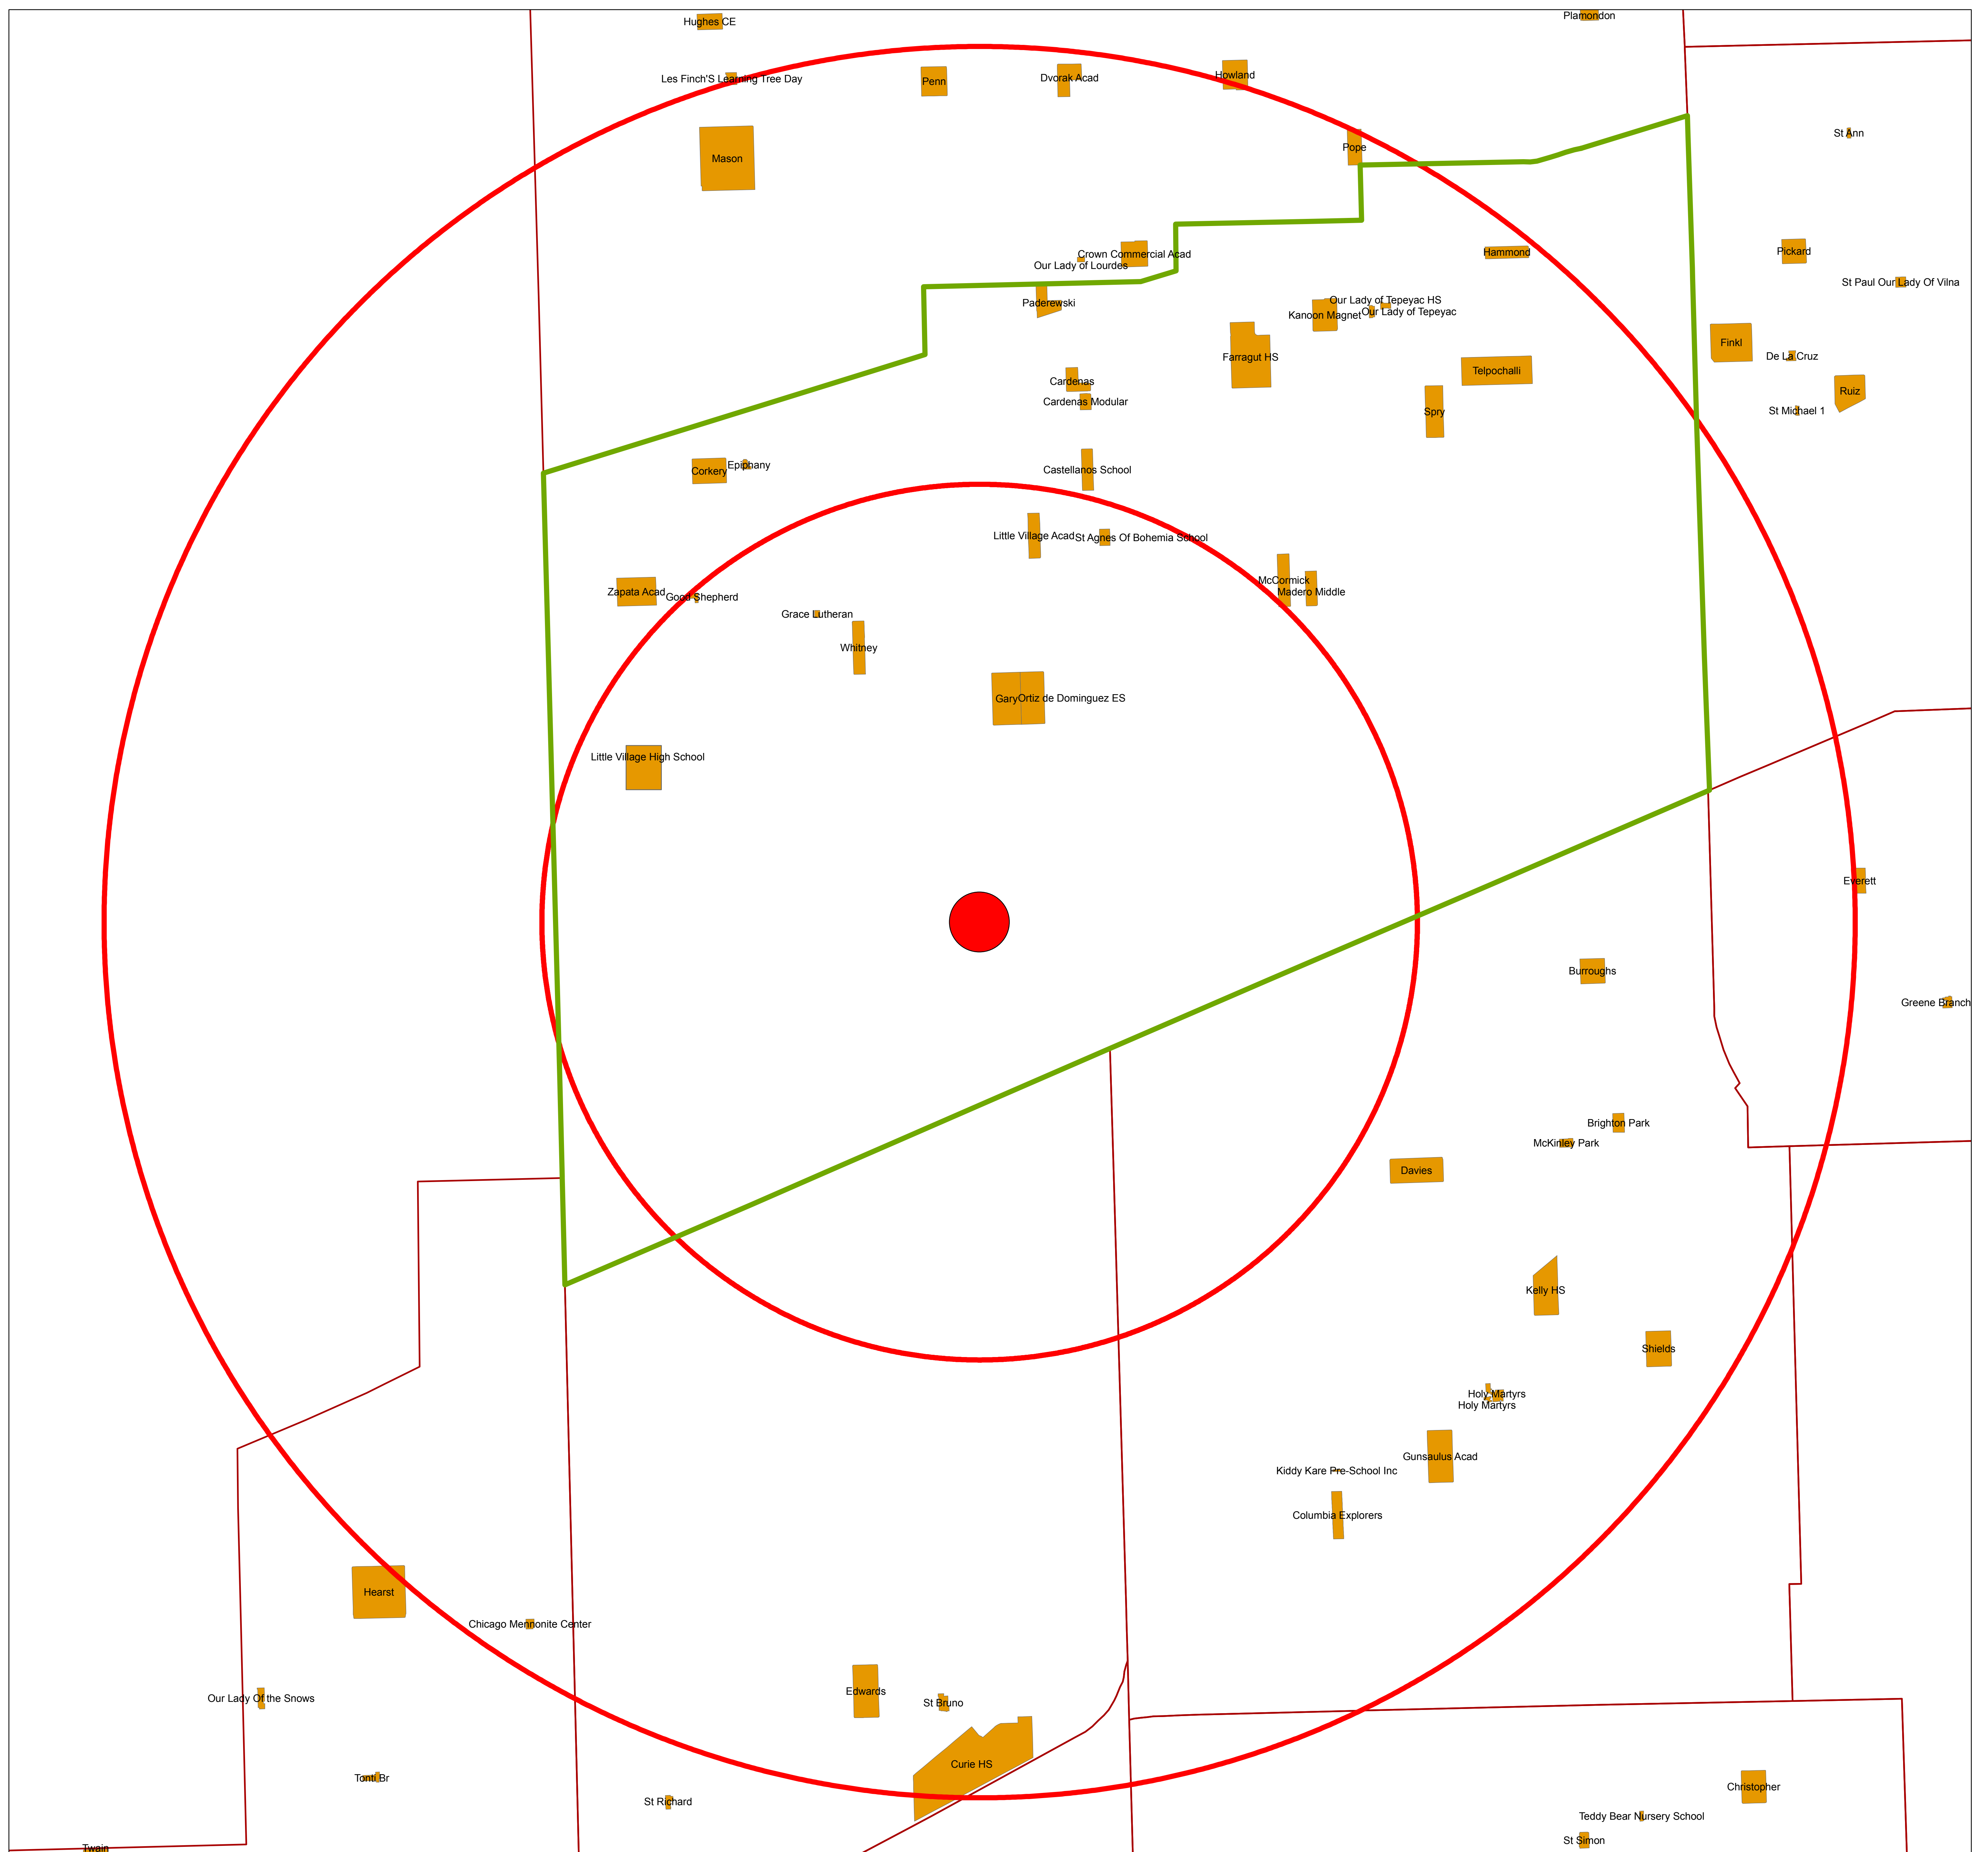

# Crawford Coal Power Plant in Proximity to Schools

## Legend

-  Crawford Power Plant
-  Buffered at 1 Mile & 2 Mile Radius
-  Schools 2005
-  Chicago Community Areas
-  South Lawndale (Little Village)