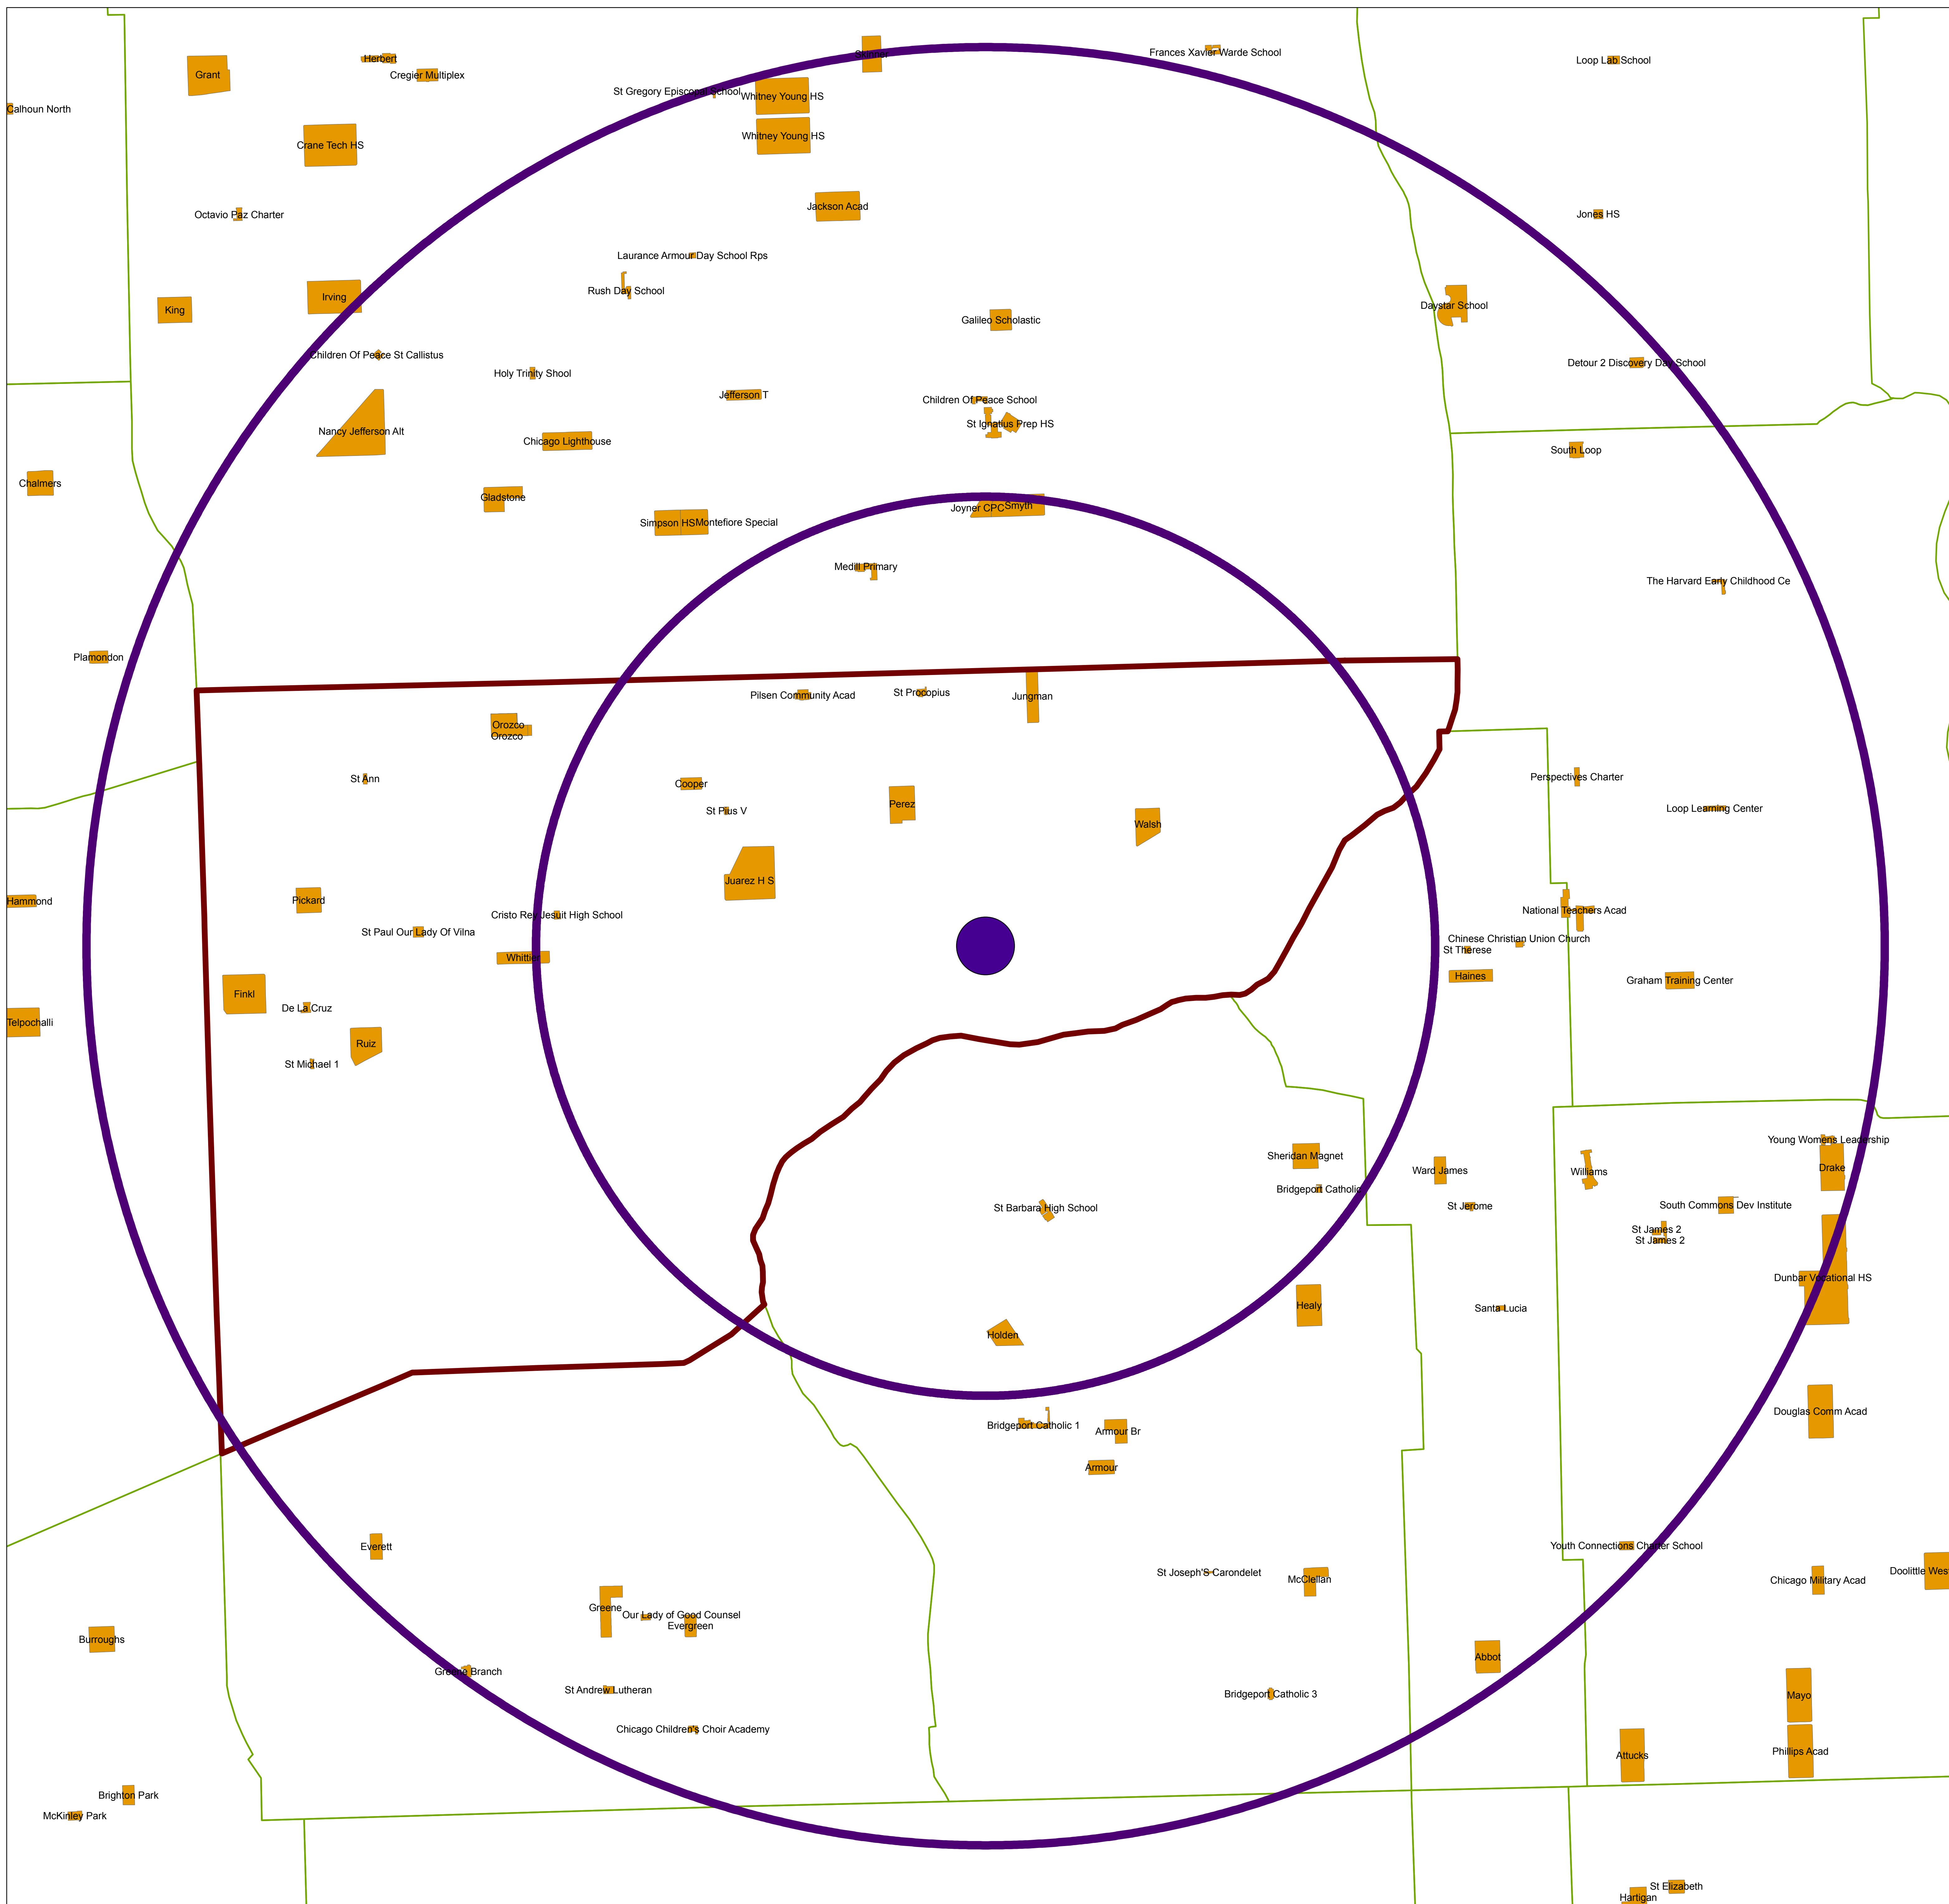

Fisk Coal Power Plant in Proximity to Schools

Legend

-  Fisk Power Plant
-  1 & 2 Mile Buffer
-  Schools 2005
-  Chicago Community Areas
-  Pilsen_cca